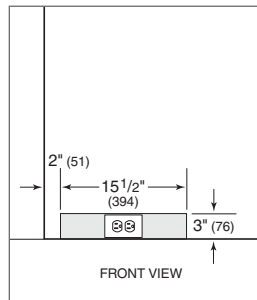

Location of Electrical Supply

INSTALLATION NOTES

Undercounter model UC-24RO is approved for outdoor use. It is available in the stainless steel design application only and comes complete with a stainless steel door panel with pro handle.

IMPORTANT NOTE: Model UC-24RO must be built into cabinetry and cannot be used in a free-standing application.

Complete installation specifications, including panel sizes, can be found on our website, subzero.com/specs.

Dimensions in parentheses are in millimeters unless otherwise specified.