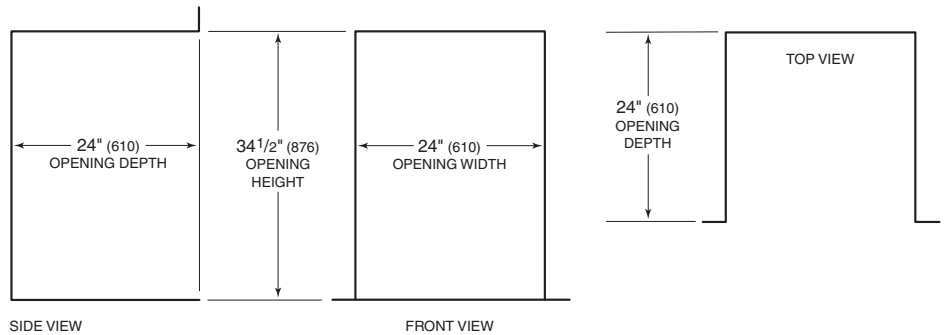

INSTALLATION SPECIFICATIONS

Opening Dimensions