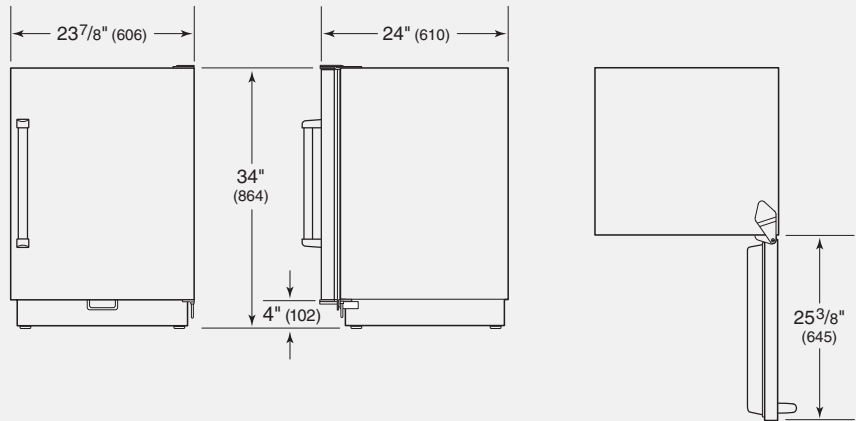

Clear utility bin.

Door shelves.

24" Outdoor Undercounter All Refrigerator

OVERALL DIMENSIONS

Unit dimensions may vary by $\pm 1/8$ ".

SPECIFICATIONS

Overall Width	23 7/8"
Overall Height	34"
Overall Depth	24"
Door Clearance	25 3/8"
Refrigerator Capacity	5.7 cu ft
Opening Width	24"
Opening Height	34 1/2"
Opening Depth	24"
Electrical Requirements	115 V AC, 60 Hz 15 amp dedicated circuit
Annual Energy Usage	\$24*
Shipping Weight	130 lbs

*Based on 10.65 cents per kilowatt hour.

INSTALLATION SPECIFICATIONS

Opening Dimensions

Location of Electrical Supply

INSTALLATION NOTES

Undercounter model UC-24RO is approved for outdoor use. It is available in the stainless steel design application only and comes complete with a stainless steel door panel with pro handle.

Dimensions in parentheses are in millimeters unless otherwise specified.