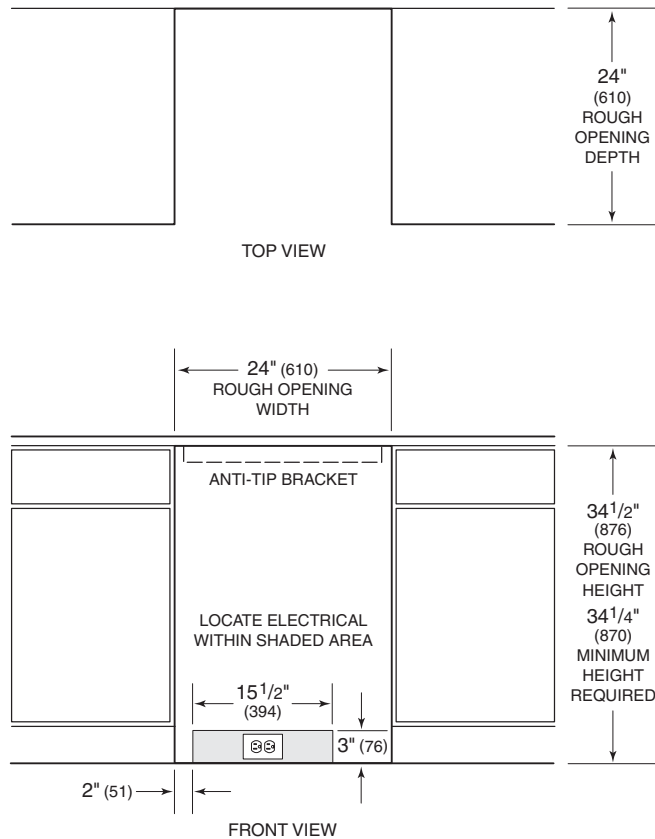

Installation Specifications

Installation Notes

Undercounter Model UC-24R is available in your choice of the overlay or classic stainless steel design application. A classic stainless steel door front panel with tubular handle is available as a sales accessory.

Complete installation specifications, including panel sizes, can be found on our website, subzero.com.

Dimensions in parentheses are in millimeters unless otherwise specified.