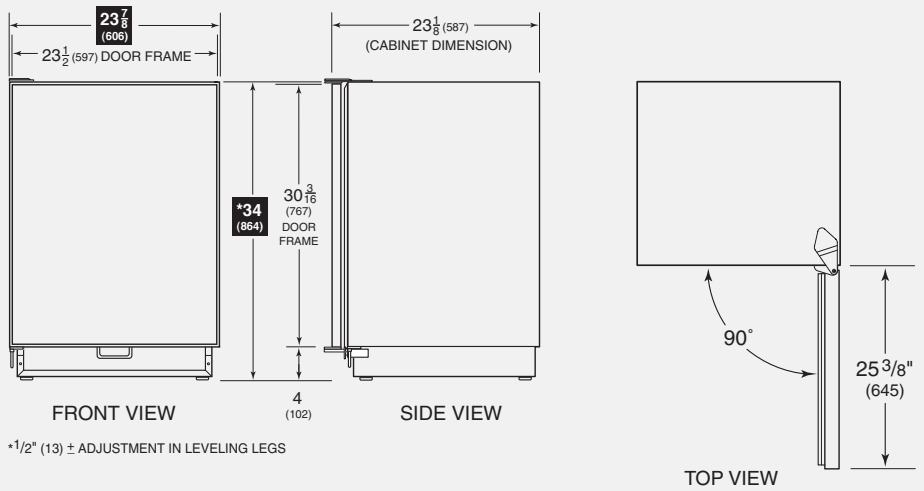

Model UC-24R/O overlay shown.

Features

- Can be fitted with a custom overlay or stainless steel door front panel
- Classic stainless steel door panel with tubular handle available as sales accessory
- Energy Star qualified
- Easy-access electronic controls with LCD display
- Adjustable, spill-proof cantilever glass shelves and spill-proof glass floor
- Clear utility bin for storage of smaller items
- Two-litre bottle storage in door
- Optional door lock available as sales accessory

Clear Utility Bin

Door Shelves

**Model UC-24R
Undercounter Refrigerator**

Overall Dimensions

Unit dimensions may vary by $\pm\frac{1}{8}$ ".

Specifications

Overall Width	23 ⁷ / ₈ "
Overall Height	34"
Overall Depth	24"
Door Clearance	25 ³ / ₈ "
Refrigerator Capacity	5.7 cu ft
Opening Width	24"
Opening Height	34 ¹ / ₂ "
Opening Depth	24"
Electrical Requirements	115 V AC, 60 Hz 15 amp dedicated circuit
Annual Energy Usage	\$31*
Shipping Weight	130 lbs

Complete installation specifications, including panel sizes, can be found on our website, subzero.com.

Dimensions in parentheses are in millimeters unless otherwise specified.